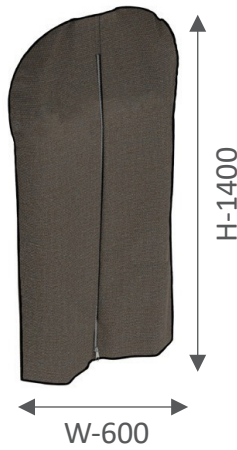

TA-2475

Code	Description	Size	Finish
TA-2474.MU	Suit Carrier	1100mm x 600mm	Mud
TA-2475.MU		1400mm x 600mm