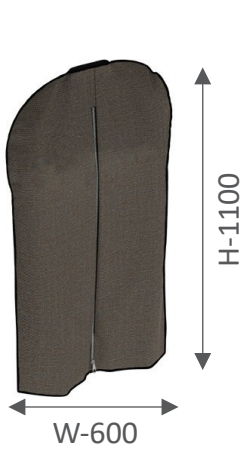

SUIT CARRIER

A series of accessories in precious materials that help in the organization of the wardrobe. Clothing bags that will protect the most precious garments from dust and possible damages.

TA-2474