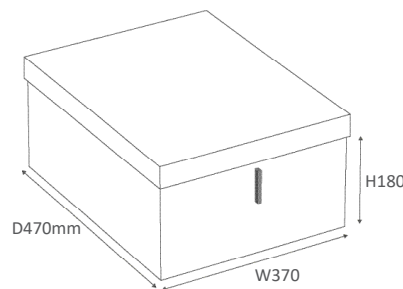

## TA-2667 - Eyeglasses Holder

Code	Description	Size	Finish
TA-2667	Eyeglasses Holder	W194 x D432mm x H49	Textile Grey + Grey Velvet

## TA-2668 - Divider

Code	Description	Size	Finish
TA-2668	Divider	W194 x D432mm x H49	Textile Grey + Grey Velvet

## TA-2669 - Box with Lid

Code	Description	Size	Finish
TA-2669	Box with Lid	W370 x D470mm x H180	Textile Grey + Grey Velvet