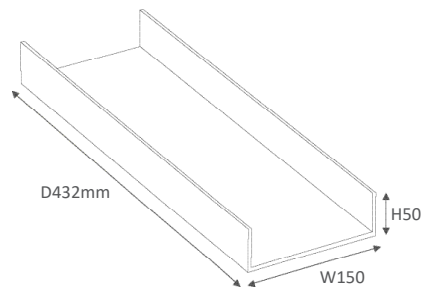

TA-2420.43 - Universal Tray

Code	Description	Size	Finish
TA-2420.43	Universal Tray	W150 x D432mm x H50mm	Canaletto Walnut + Anthracite Simil Leather