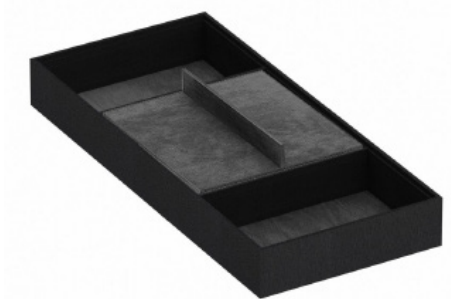

TA-2668 - Divider

Code	Description	Size	Finish
TA-2668	Divider	W194 x D432mm x H49	Textile Grey + Grey Velvet