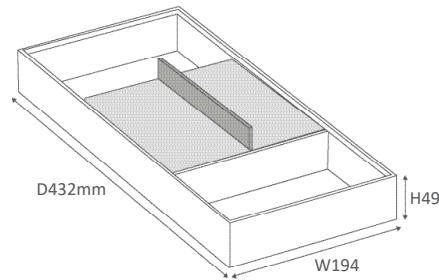

TA-2668 - Divider

Code	Description	Size	Finish
TA-2668	Divider	W194 x D432mm x H49	Textile Grey + Grey Velvet