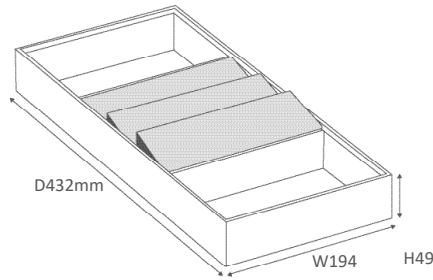

TA-2667 - Eyeglasses Holder

Code	Description	Size	Finish
TA-2667	Eyeglasses Holder	W194 x D432mm x H49	Textile Grey + Grey Velvet