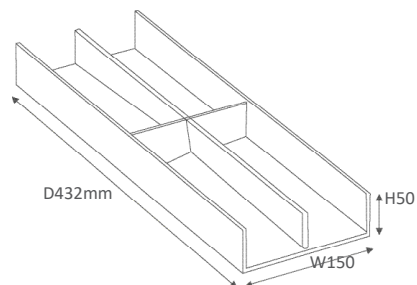

TA-2421.43 - Eyeglasses Holder

Code	Description	Size	Finish
TA-2421.43	Eyeglasses Holder	W150 x D432mm x H50mm	Canaletto Walnut + Anthracite Simil Leather