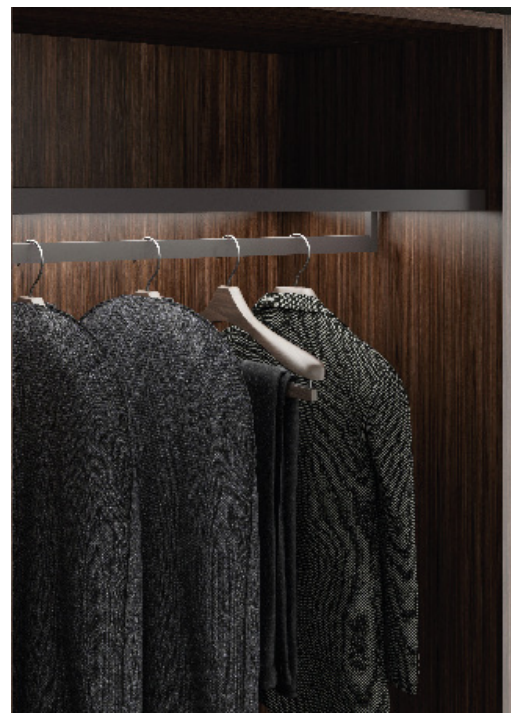

STRAIGHTENERS GLIX DO  
BELAPOST BASKET SHING  
IANTE LUMINOUS SHELF  
OBE **LUXURY** LIVING WAR  
SLIDING DOORS LIFT UPS  
HANDLES STRAIGHTENERS  
AWERS WARDROB **2024** AI

W.E.F 01-06-2024