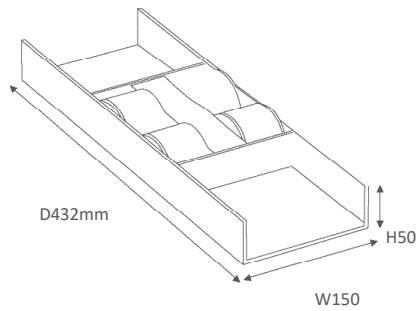

TA-2411.43 - Timepiece Holder

Code	Description	Size	Finish
TA-2411.43	Timepiece Holder	W150 x D432mm x H50mm	Canaletto Walnut + Anthracite Simil Leather