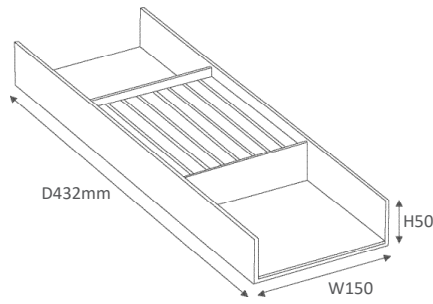

TA-2412.43 - Jewellery Tray

Code	Description	Size	Finish
TA-2412.43	Jewellery Tray	W150 x D432mm x H50mm	Canaletto Walnut + Anthracite Simil Leather