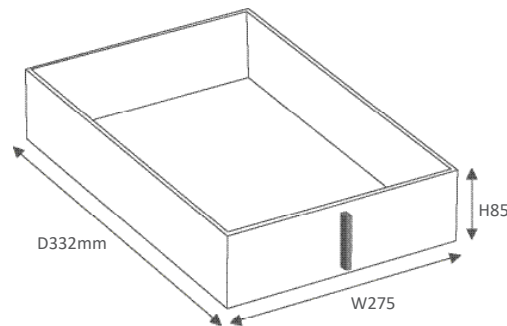

BOX WITHOUT LID

The outer box is hand-wrapped in simil leather, while the inner partitions are covered in velvet, making this collection perfect to store your valuables. With modules of different widths, the Velvet Collection allows to easily change the design of the inner compartment of drawers, giving to the end users the possibility to meet their ever-changing storage requirements.

Code	Description	Size	Finish
TA-2415.32	Box Without Lid	W275 x D332mm x H85mm	External Anthreciten Simil Leather + Internal Dark Grey Velvet