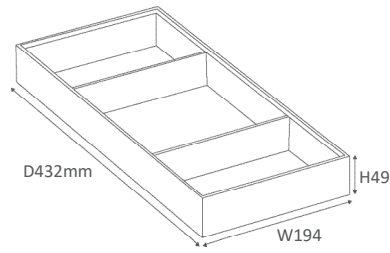

Suitable Inserts

TA-2664 - Universal Tray

Code	Description	Size	Finish
TA-2664	Universal Tray	W194 x D432mm x H49	Textile Grey + Grey Velvet