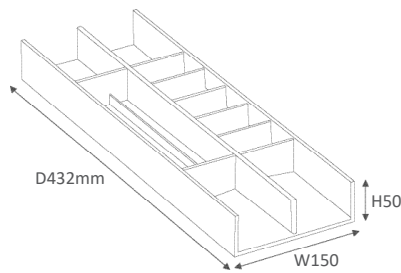

TA-2425.43 - Makeup Holder

Code	Description	Size	Finish
TA-2425.43	Makeup Holder	W150 x D432mm x H50mm	Canaletto Walnut + Anthracite Simil Leather