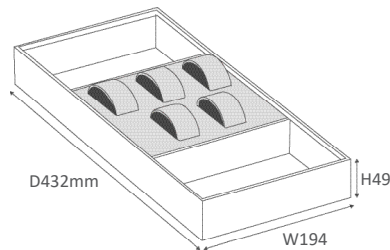

TA-2666 - Timepiece Holder

Code	Description	Size	Finish
TA-2666	Timepiece Holder	W194 x D432mm x H49	Textile Grey + Grey Velvet