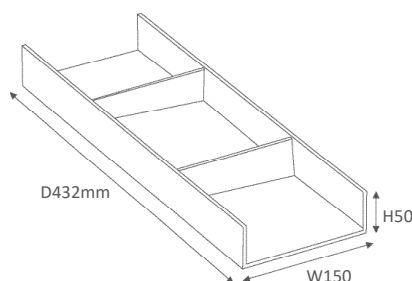

TA-2419.43 - Divider Tray

Code	Description	Size	Finish
TA-2419.43	Divider Tray	W150 x D432mm x H50mm	Canaletto Walnut + Anthracite Simil Leather