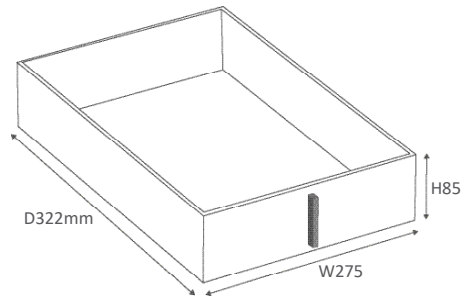

## TA-2667 - Eyeglasses Holder

Code	Description	Size	Finish
TA-2667	Eyeglasses Holder	W194 x D432mm x H49	Textile Grey + Grey Velvet

## TA-2668 - Divider

Code	Description	Size	Finish
TA-2668	Divider	W194 x D432mm x H49	Textile Grey + Grey Velvet

## TA-2669 - Box with Lid

Code	Description	Size	Finish
TA-2669	Box with Lid	W370 x D470mm x H180	Textile Grey + Grey Velvet

## TA-2670 - Box without Lid

Code	Description	Size	Finish
TA-2670	Box without Lid	W275 x D322mm x H85	Textile Grey + Grey Velvet

STRAIGHTENERS GLIX DO  
BELAPOST BASKET SHING  
IANTE LUMINOUS SHELF  
OBESTRAIGHTENERSWAR  
SLIDING DOORS LIFT UPS  
HANDLES STRAIGHTENERS  
AWERS WARDROBE BELAI