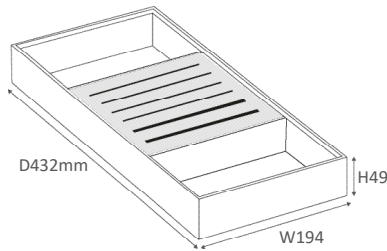

TA-2665 - Jewelry holder

Code	Description	Size	Finish
TA-2665	Jewelry holder	W194 x D432mm x H49	Textile Grey + Grey Velvet