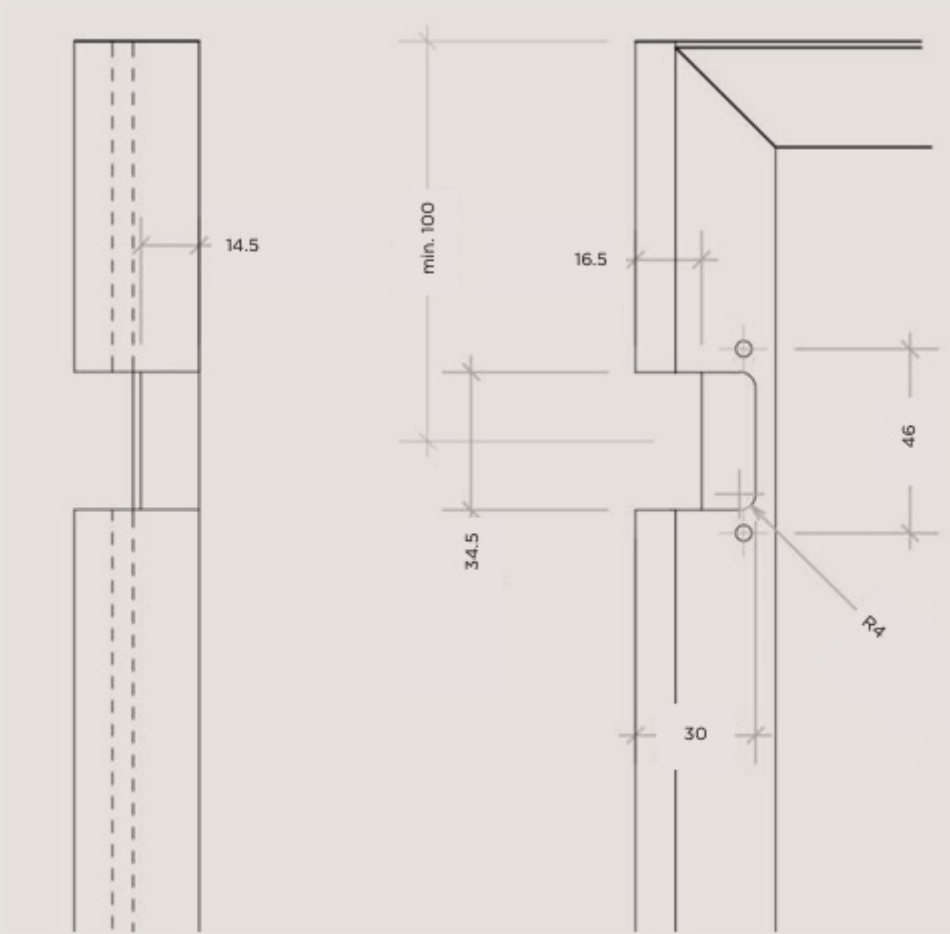

**GLASS DIMENSION:**

DOOR HEIGHT MINUS 8MM  
DOOR WIDTH MINUS 25MM  
GLASS THICKNESS 4MM

**2. top and bottom carter profile**

**1. structural profile**

**3. round handle carter profile**

**1. structural profile**

**4. round carter profile (hinge side)**

**1. structural profile**

**5. fixation clip**

**6. connecting brackets**

**\_technical assembling information**

**\_milling on aluminium top and bottom carter profile**

**\_milling for the installation of the hinges on the Pixel door**

**\_milling for the installation of the hinges on Tetrix side profile**

**\_ door overlap with lateral panel thickness 25mm**

**FLEX HINGE WITH ALUMINIUM DOORS**