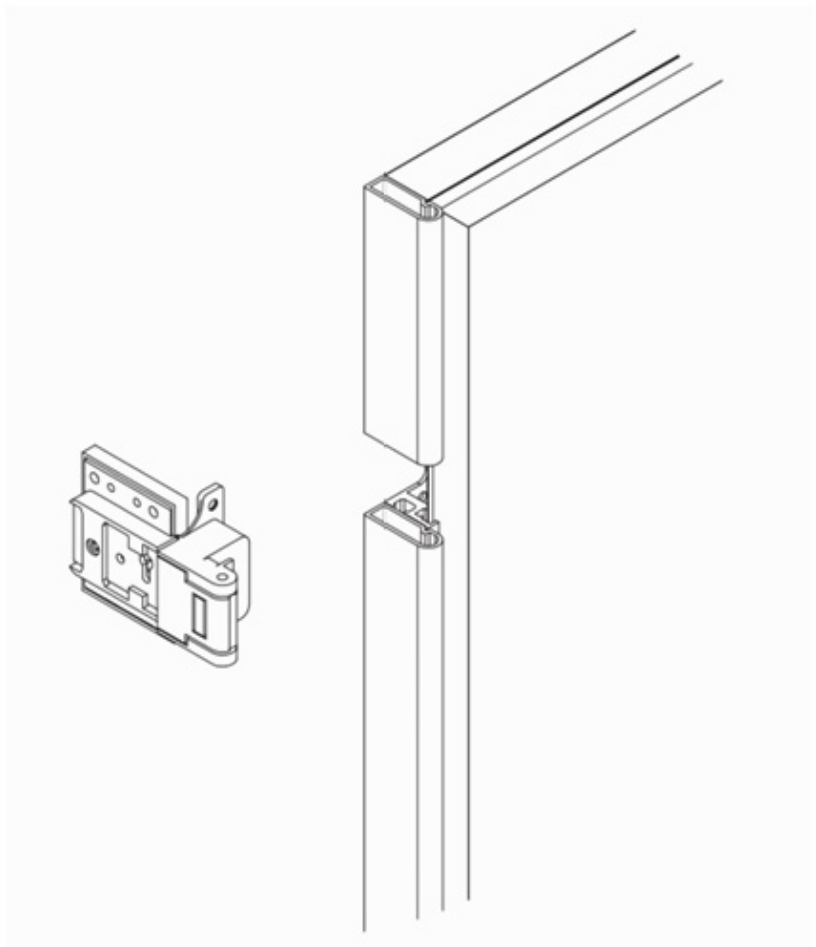

**4. round carter profile (hinge side)**

**1. structural profile**

**5. fixation clip**

**6. connecting brackets**

**\_technical assembling information**

**\_milling on aluminium top and bottom carter profile**

**\_milling for the installation of the hinges on the Pixel door**

**\_milling for the installation of the hinges on Tetrix side profile**

**\_ door overlap with lateral panel thickness 25mm**

**FLEX HINGE WITH ALUMINIUM DOORS**