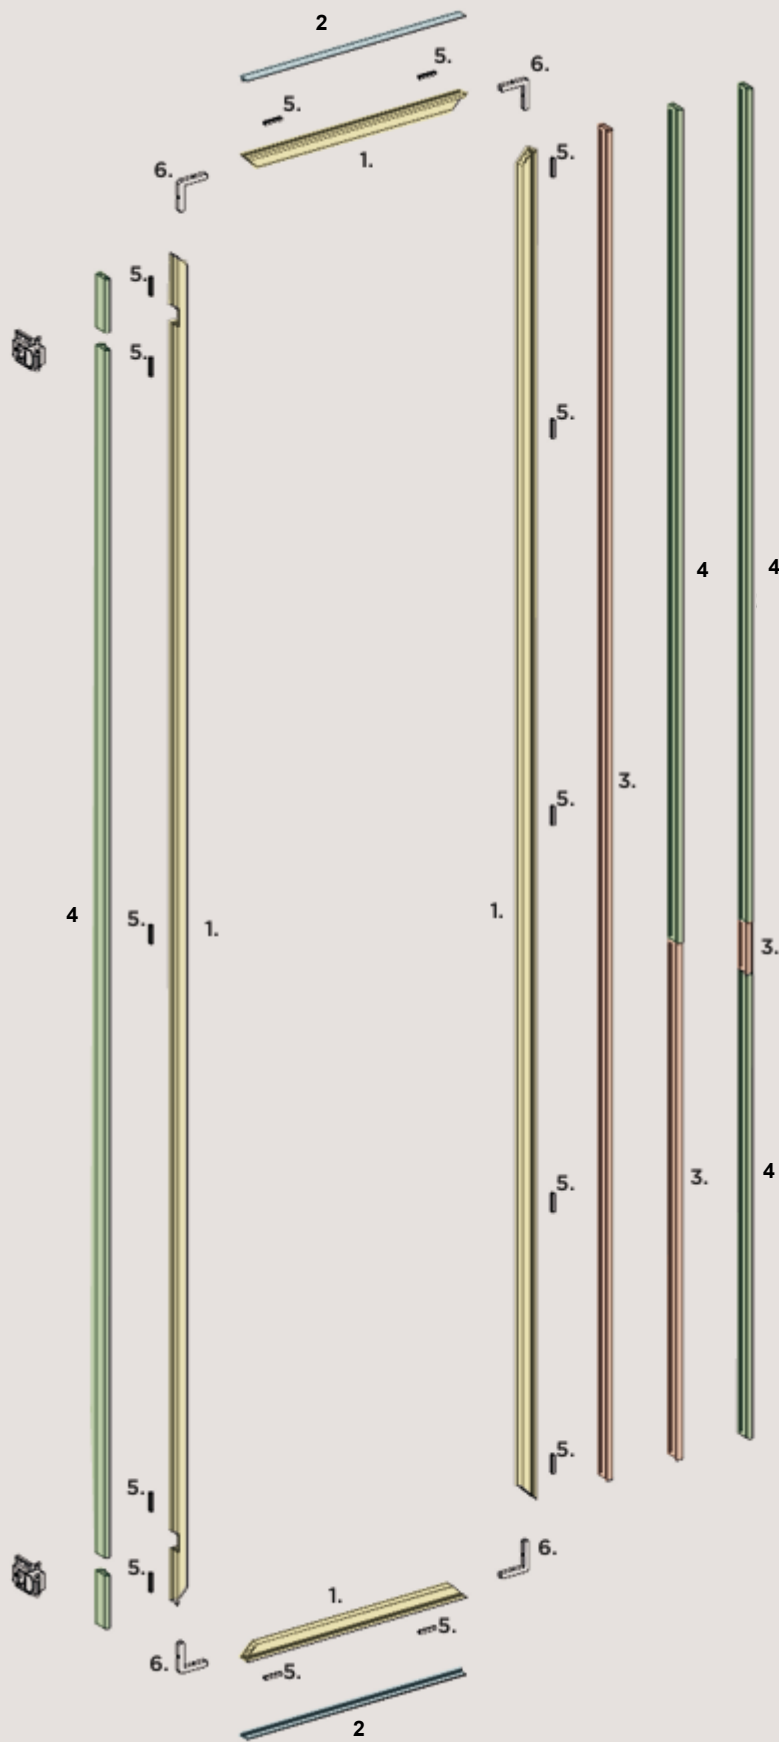

**PRO**SOL<sup>®</sup>  
we deliver quality!

**Pixel Profile**  
2025

**DOOR KIT COMPOSITION:**

- 1. ALUMINIUM STRUCTURAL PROFILE MILLED FOR HINGES
- 2. ALUMINIUM TOP AND BOTTOM CARTER PROFILE
- 3. ALUMINIUM HANDLE CARTER PROFILE
- 4. ALUMINIUM ROUND CARTER PROFILE
- 5. CARTER FIXATION CLIPS
- 6. CONNECTING BRACKETS

**GLASS DIMENSION:**

DOOR HEIGHT MINUS 8MM  
DOOR WIDTH MINUS 25MM  
GLASS THICKNESS 4MM

**2. top and bottom carter profile**

**1. structural profile**

**3. round handle carter profile**

**1. structural profile**

**4. round carter profile (hinge side)**

**1. structural profile**

**5. fixation clip**

**6. connecting brackets**

**\_technical assembling information**

**\_milling on aluminium top and bottom carter profile**

**\_milling for the installation of the hinges on the Pixel door**

**\_milling for the installation of the hinges on Tetrix side profile**

**\_ door overlap with lateral panel thickness 25mm**

**FLEX HINGE WITH ALUMINIUM DOORS**