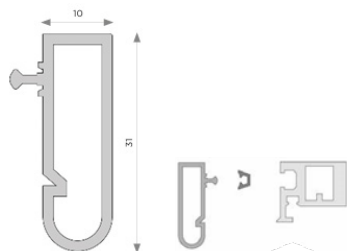

ROUND HINGE CARTER PROFILE

CODE	DESCRIPTION	SIZE	FINISH	M.R.P.
TA-2794.BMG	Vertical Carter pixel profile	3000mm	Brown Metal Grey	Rs. 9,540/-