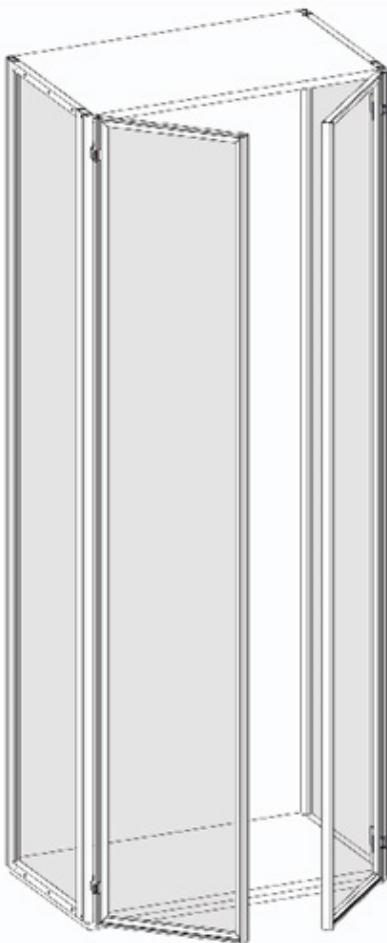

**GLASS DIMENSION:**

DOOR HEIGHT MINUS 8MM  
DOOR WIDTH MINUS 25MM  
GLASS THICKNESS 4MM

**2. top and bottom carter profile**

**1. structural profile**

**3. round handle carter profile**

**1. structural profile**

**4. round carter profile (hinge side)**

**1. structural profile**

**5. fixation clip**

**6. connecting brackets**

**\_technical assembling information**

**\_milling on aluminium top and bottom carter profile**

**\_milling for the installation of the hinges on the Pixel door**

**\_milling for the installation of the hinges on Tetrix side profile**

**\_ door overlap with lateral panel thickness 25mm**

**FLEX HINGE WITH ALUMINIUM DOORS**

## TOP AND BOTTOM CARTER PROFILE

CODE	DESCRIPTION	SIZE	FINISH	M.R.P.
TA-2792.BMG	Edge Clip on top and bottom pixel profile in bar	3000mm	Brown Metal Grey	Rs. 4,060/-