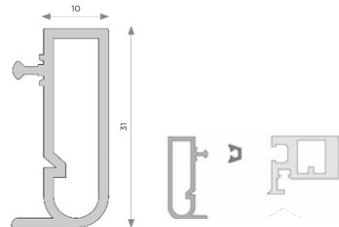

ROUND HANDLE CARTER PROFILE

CODE	DESCRIPTION	SIZE	FINISH	M.R.P.
TA-2793.BMG	Handle Profile for Pixel (with Trimmed Head)	3000mm	Brown Metal Grey	Rs. 9,540/-