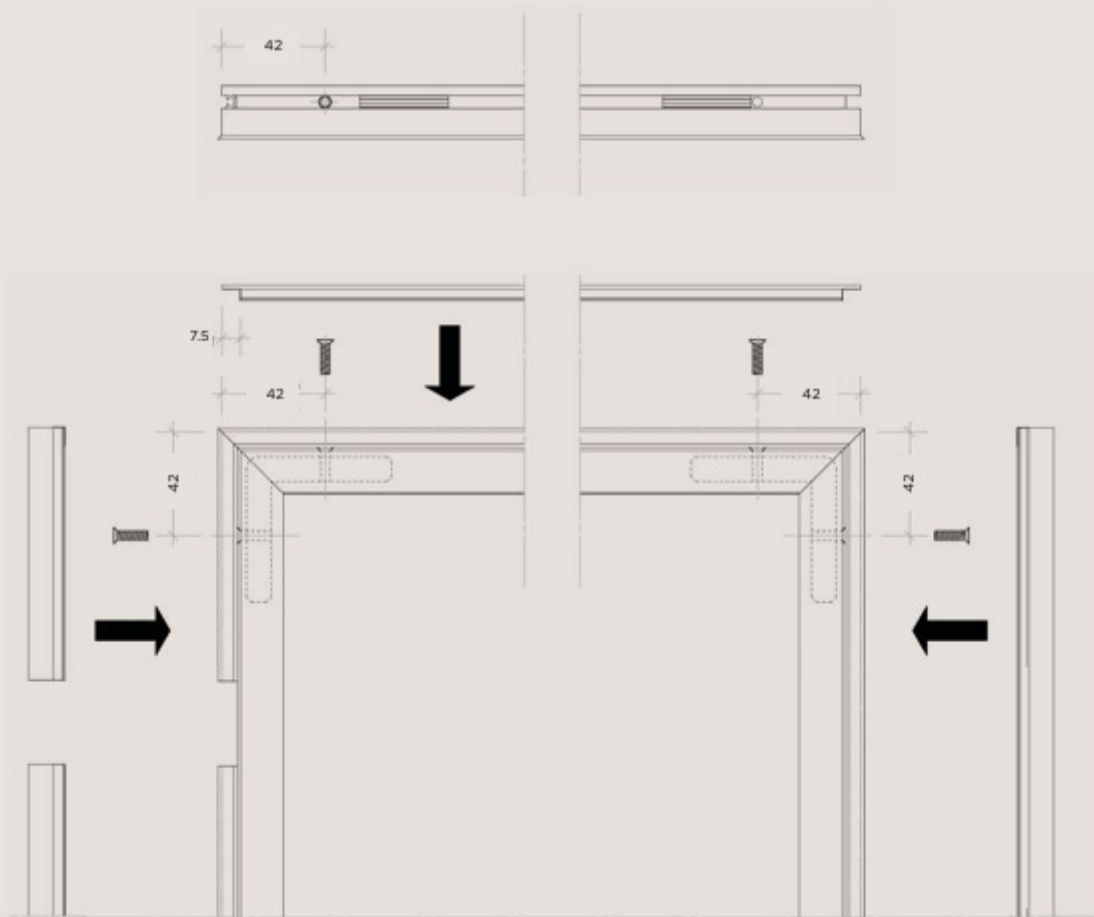

**GLASS DIMENSION:**

DOOR HEIGHT MINUS 8MM  
DOOR WIDTH MINUS 25MM  
GLASS THICKNESS 4MM

**2. top and bottom carter profile**

**1. structural profile**

**3. round handle carter profile**

**1. structural profile**

**4. round carter profile (hinge side)**

**1. structural profile**

**5. fixation clip**

**6. connecting brackets**

**\_technical assembling information**

**\_milling on aluminium top and bottom carter profile**

**\_milling for the installation of the hinges on the Pixel door**

**\_milling for the installation of the hinges on Tetrix side profile**

**\_ door overlap with lateral panel thickness 25mm**

**FLEX HINGE WITH ALUMINIUM DOORS**