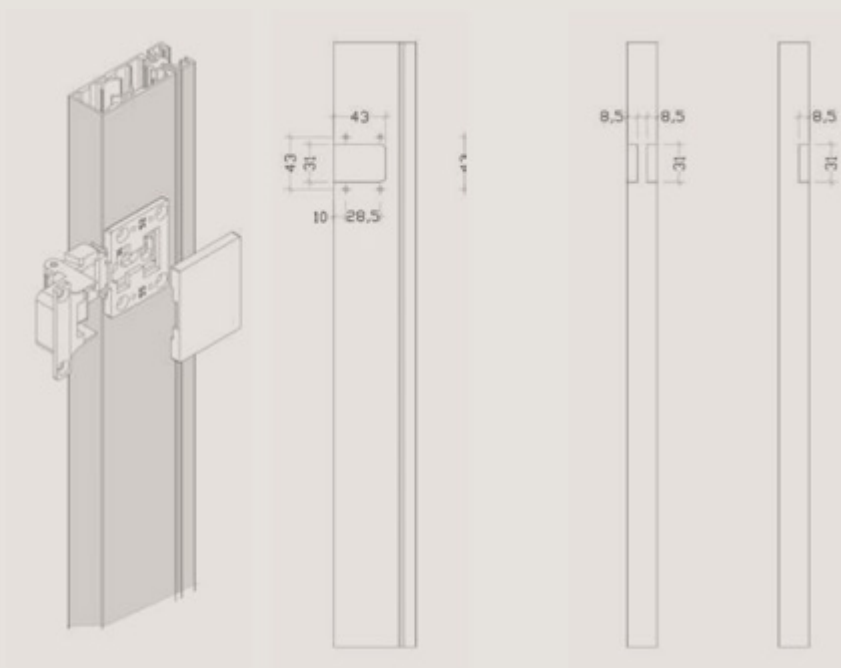

**GLASS DIMENSION:**

DOOR HEIGHT MINUS 8MM  
DOOR WIDTH MINUS 25MM  
GLASS THICKNESS 4MM

**2. top and bottom carter profile**

**1. structural profile**

**3. round handle carter profile**

**1. structural profile**

**4. round carter profile (hinge side)**

**1. structural profile**

**5. fixation clip**

**6. connecting brackets**

**\_technical assembling information**

**\_milling on aluminium top and bottom carter profile**

**\_milling for the installation of the hinges on the Pixel door**

**\_milling for the installation of the hinges on Tetrix side profile**

**\_ door overlap with lateral panel thickness 25mm**

**FLEX HINGE WITH ALUMINIUM DOORS**