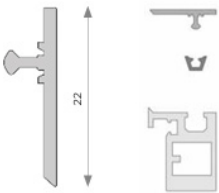

TOP AND BOTTOM CARTER PROFILE

CODE	DESCRIPTION	SIZE	FINISH	M.R.P.
TA-2792.BMG	Edge Clip on top and bottom pixel profile in bar	3000mm	Brown Metal Grey	Rs. 4,060/-