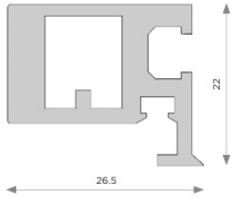

**GLASS DIMENSION:**

DOOR HEIGHT MINUS 8MM  
DOOR WIDTH MINUS 25MM  
GLASS THICKNESS 4MM

**2. top and bottom carter profile**

**1. structural profile**

**3. round handle carter profile**

**1. structural profile**

**\_milling for the installation of the hinges on the Pixel door**

**\_milling for the installation of the hinges on Tetrix side profile**

**\_ door overlap with lateral panel thickness 25mm**

**FLEX HINGE WITH ALUMINIUM DOORS**

## STRUCTURAL PROFILE

CODE	DESCRIPTION	SIZE	FINISH	M.R.P.
TA-2791.BMG	Pixel Door Profile	3000mm	Brown Metal Grey	Rs. 11,680/-

## TOP AND BOTTOM CARTER PROFILE

CODE	DESCRIPTION	SIZE	FINISH	M.R.P.
TA-2792.BMG	Edge Clip on top and bottom pixel profile in bar	3000mm	Brown Metal Grey	Rs. 4,060/-