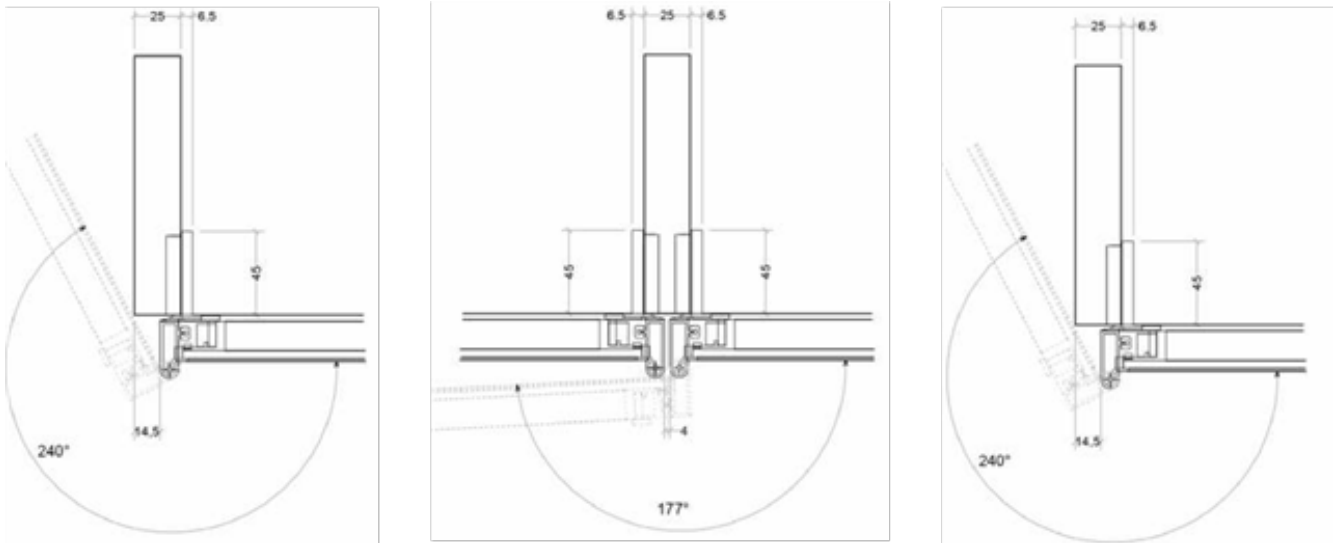

**GLASS DIMENSION:**

DOOR HEIGHT MINUS 8MM  
DOOR WIDTH MINUS 25MM  
GLASS THICKNESS 4MM

**2. top and bottom carter profile**

**1. structural profile**

**3. round handle carter profile**

**1. structural profile**

**4. round carter profile (hinge side)**

**1. structural profile**

**5. fixation clip**

**6. connecting brackets**

**\_technical assembling information**

**\_milling on aluminium top and bottom carter profile**

**\_milling for the installation of the hinges on the Pixel door**

**\_milling for the installation of the hinges on Tetrix side profile**

**\_ door overlap with lateral panel thickness 25mm**

**FLEX HINGE WITH ALUMINIUM DOORS**

## STRUCTURAL PROFILE

CODE	DESCRIPTION	SIZE	FINISH	M.R.P.
TA-2791.BMG	Pixel Door Profile	3000mm	Brown Metal Grey	Rs. 11,680/-