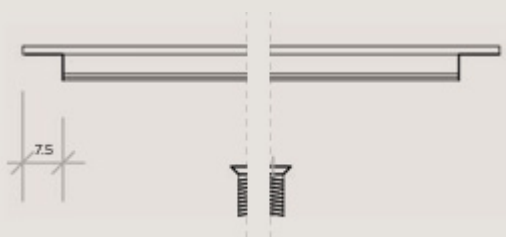

**GLASS DIMENSION:**

DOOR HEIGHT MINUS 8MM  
DOOR WIDTH MINUS 25MM  
GLASS THICKNESS 4MM

**2. top and bottom carter profile**

**1. structural profile**

**3. round handle carter profile**

**1. structural profile**

**4. round carter profile (hinge side)**

**1. structural profile**

**5. fixation clip**

**6. connecting brackets**

**\_technical assembling information**

**\_milling on aluminium top and bottom carter profile**

**\_milling for the installation of the hinges on the Pixel door**

**\_milling for the installation of the hinges on Tetrix side profile**

**\_ door overlap with lateral panel thickness 25mm**

**FLEX HINGE WITH ALUMINIUM DOORS**

## STRUCTURAL PROFILE

CODE	DESCRIPTION	SIZE	FINISH	M.R.P.
TA-2791.BMG	Pixel Door Profile	3000mm	Brown Metal Grey	Rs. 11,680/-